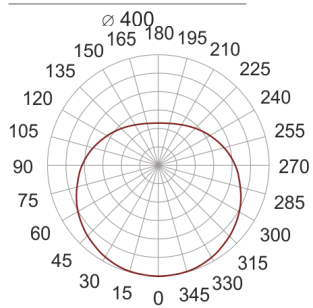

# SIRIUS LED 400 CHROM

— C0-C180    ····· C90-C270

- IP: 20
- Color temperature: 2700-3500
- Luminous flux: 3150 lm

Name	Code	Colour	Voltage supply	Luminaire wattage	Light source type	Luminous flux	
SIRIUS_LED_400_CHROM	ZKP21400 PE	chrom	230V	23W	LED	3150 lm	 nowoczesne oświetlenie 3000K