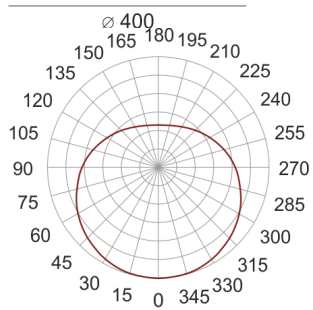

SIRIUS LED 400 CHROM

— C0-C180 - - - - C90-C270

- IP: 20
- Color temperature: 2700-3500
- Luminous flux: 3150 lm

Name	Code	Colour	Voltage supply	Luminaire wattage	Light source type	Luminous flux	
SIRIUS_LED_400_CHROM	ZKP21400 PE	chrom	230V	23W	LED	3150 lm	 nowoczesne oświetlenie 3000K