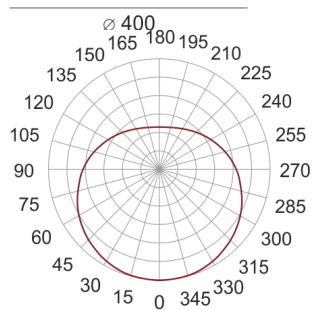

# SIRIUS LED 400 CHROM

— C0-C180    ····· C90-C270

- IP: 20
- Color temperature: 2700-3500
- Luminous flux: 3150 lm

Name	Code	Colour	Voltage supply	Luminaire wattage	Light source type	Luminous flux	
SIRIUS_LED_400_CHROM	ZKP21400 PE	chrom	230V	23W	LED	3150 lm	 nowoczesne oświetlenie 3000K