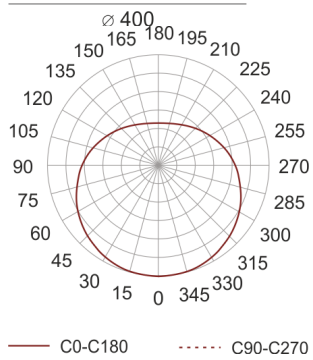

# SIRIUS LED 400 CHROM

- IP: 20
- Color temperature: 2700-3500
- Luminous flux: 3150 lm

Name	Code	Colour	Voltage supply	Luminaire wattage	Light source type	Luminous flux	
SIRIUS_LED_400_CHROM	ZKP21400 PE	chrom	230V	23W	LED	3150 lm	 nowoczesne oświetlenie 3000K