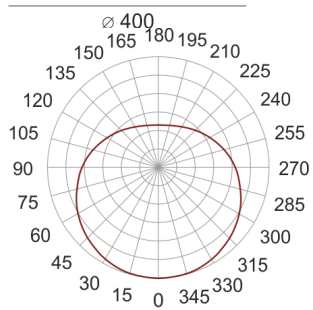

# SIRIUS LED 400 CHROM

— C0-C180    - - - - C90-C270

- IP: 20
- Color temperature: 2700-3500
- Luminous flux: 3150 lm

Name	Code	Colour	Voltage supply	Luminaire wattage	Light source type	Luminous flux	
SIRIUS_LED_400_CHROM	ZKP21400 PE	chrom	230V	23W	LED	3150 lm	 nowoczesne oświetlenie 3000K