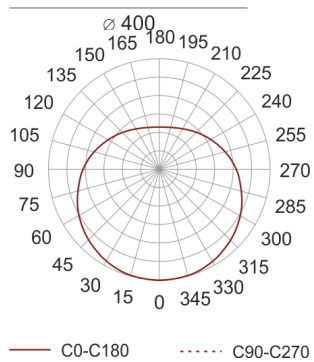

SIRIUS LED 500 BIAŁA

- IP: 20
- Color temperature: 2700-3500
- Luminous flux: 4270 lm

Name	Code	Colour	Voltage supply	Luminaire wattage	Light source type	Luminous flux	
SIRIUS_LED_500_BIAŁA	ZKP11500 PE	white	230V	35W	LED	4270 lm	 nowoczesne oświetlenie 3000K