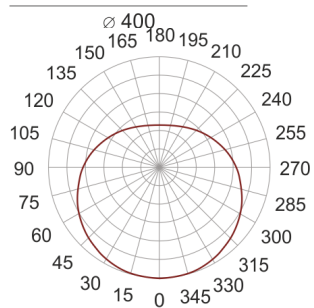

SIRIUS LED 500 BIAŁA

— C0-C180 - - - - C90-C270

- IP: 20
- Color temperature: 2700-3500
- Luminous flux: 4270 lm

Name	Code	Colour	Voltage supply	Luminaire wattage	Light source type	Luminous flux	
SIRIUS_LED_500_BIAŁA	ZKP11500 PE	white	230V	35W	LED	4270 lm	 nowoczesne oświetlenie 3000K