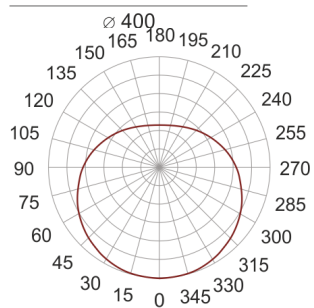

# SIRIUS LED 500 BIAŁA

— C0-C180    ..... C90-C270

- IP: 20
- Color temperature: 2700-3500
- Luminous flux: 4270 lm

Name	Code	Colour	Voltage supply	Luminaire wattage	Light source type	Luminous flux	
SIRIUS_LED_500_BIAŁA	ZKP11500 PE	white	230V	35W	LED	4270 lm	 nowoczesne oświetlenie 3000K