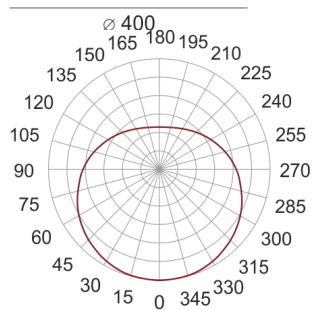

SIRIUS LED 500 BIAŁA

— C0-C180 - - - - C90-C270

- IP: 20
- Color temperature: 2700-3500
- Luminous flux: 4270 lm

Name	Code	Colour	Voltage supply	Luminaire wattage	Light source type	Luminous flux	
SIRIUS_LED_500_BIAŁA	ZKP11500 PE	white	230V	35W	LED	4270 lm	 nowoczesne oświetlenie 3000K