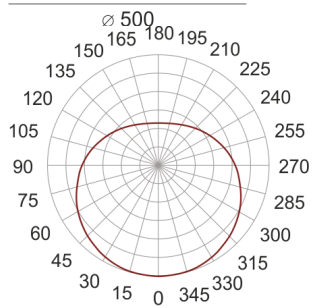

SIRIUS LED 500 CHROM

— C0-C180 - - - - C90-C270

- IP: 20
- Color temperature: 2700-3500
- Luminous flux: 4270 lm

Name	Code	Colour	Voltage supply	Luminaire wattage	Light source type	Luminous flux	
SIRIUS_LED_500_CHROM	ZKP21500 PE	chrom	230V	35W	LED	4270 lm	 nowoczesne oświetlenie 3000K