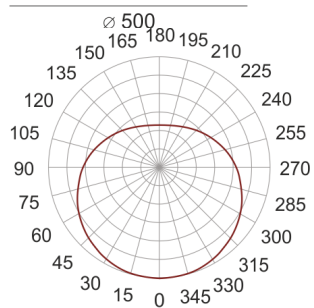

SIRIUS LED 500 CHROM

— C0-C180 C90-C270

- IP: 20
- Color temperature: 2700-3500
- Luminous flux: 4270 lm

| Name | Code | Colour | Voltage supply | Luminaire wattage | Light source type | Luminous flux | |
|----------------------|-------------|--------|----------------|-------------------|-------------------|---------------|---|
| SIRIUS_LED_500_CHROM | ZKP21500 PE | chrom | 230V | 35W | LED | 4270 lm |  nowoczesne oświetlenie 3000K |