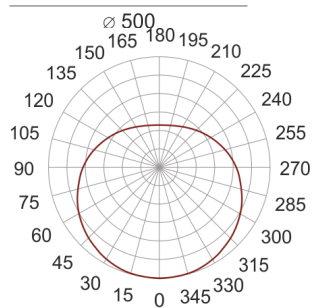

# SIRIUS LED 500 CHROM

— C0-C180    - - - - C90-C270

- IP: 20
- Color temperature: 2700-3500
- Luminous flux: 4270 lm

Name	Code	Colour	Voltage supply	Luminaire wattage	Light source type	Luminous flux	
SIRIUS_LED_500_CHROM	ZKP21500 PE	chrom	230V	35W	LED	4270 lm	 nowoczesne oświetlenie 3000K