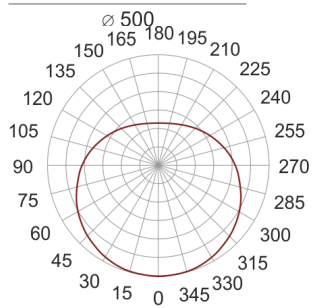

# SIRIUS LED 500 STAL NIERDZEWNA

— C0-C180    - - - - C90-C270

- IP: 20
- Color temperature: 2700-3500
- Luminous flux: 4270 lm

Name	Code	Colour	Voltage supply	Luminaire wattage	Light source type	Luminous flux	
SIRIUS-LED- 500-STAL- NIERDZEWNA	ZKP41500 PE	stainless steel	230V	35W	LED	4270 lm	3000K