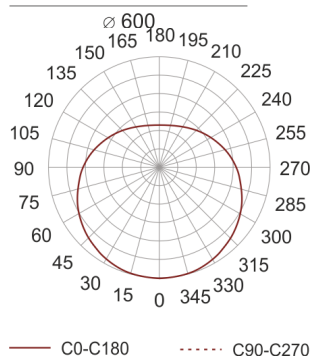

SIRIUS LED 600 BIAŁA

- IP: 20
- Color temperature: 2700-3500
- Luminous flux: 5820 lm

Name	Code	Colour	Voltage supply	Luminaire wattage	Light source type	Luminous flux	
SIRIUS_LED_600_BIAŁA	ZKP11630 PE	white	230V	42W	LED	5820 lm	 nowoczesne oświetlenie 3000K