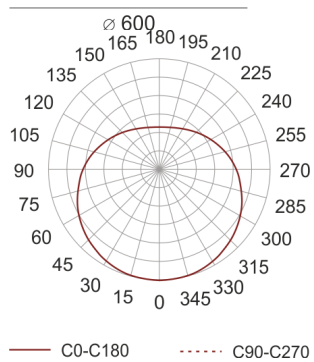

# SIRIUS LED 600 BIAŁA

- IP: 20
- Color temperature: 2700-3500
- Luminous flux: 5820 lm

Name	Code	Colour	Voltage supply	Luminaire wattage	Light source type	Luminous flux	
SIRIUS_LED_600_BIAŁA	ZKP11630 PE	white	230V	42W	LED	5820 lm	 nowoczesne oświetlenie 3000K