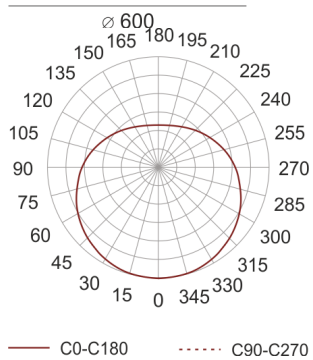

SIRIUS LED 600 BIAŁA

- IP: 20
- Color temperature: 2700-3500
- Luminous flux: 5820 lm

Name	Code	Colour	Voltage supply	Luminaire wattage	Light source type	Luminous flux	
SIRIUS_LED_600_BIAŁA	ZKP11630 PE	white	230V	42W	LED	5820 lm	 nowoczesne oświetlenie 3000K