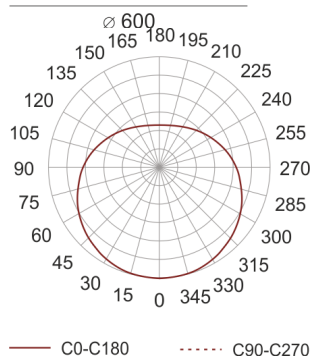

SIRIUS LED 600 CHROM

- IP: 20
- Color temperature: 2700-3500
- Luminous flux: 5820 lm

Name	Code	Colour	Voltage supply	Luminaire wattage	Light source type	Luminous flux	
SIRIUS_LED_600_CHROM	ZKP21630 PE	chrom	230V	42W	LED	5820 lm	 nowoczesne oświetlenie 3000K