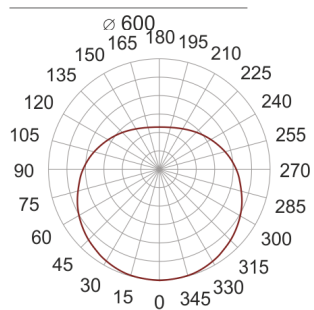

SIRIUS LED 600 CHROM

— C0-C180 - - - - C90-C270

- IP: 20
- Color temperature: 2700-3500
- Luminous flux: 5820 lm

Name	Code	Colour	Voltage supply	Luminaire wattage	Light source type	Luminous flux	
SIRIUS_LED_600_CHROM	ZKP21630 PE	chrom	230V	42W	LED	5820 lm	 nowoczesne oświetlenie 3000K