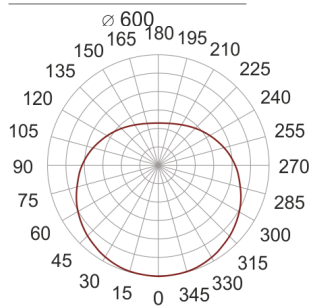

SIRIUS LED 600 CHROM

— C0-C180 - - - - C90-C270

- IP: 20
- Color temperature: 2700-3500
- Luminous flux: 5820 lm

Name	Code	Colour	Voltage supply	Luminaire wattage	Light source type	Luminous flux	
SIRIUS_LED_600_CHROM	ZKP21630 PE	chrom	230V	42W	LED	5820 lm	 nowoczesne oświetlenie 3000K