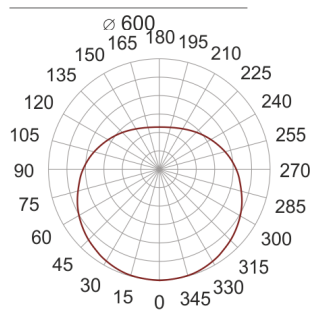

SIRIUS LED 600 STAL NIERDZEWNA

— C0-C180 - - - - C90-C270

- IP: 20
- Color temperature: 2700-3500
- Luminous flux: 5820 lm

Name	Code	Colour	Voltage supply	Luminaire wattage	Light source type	Luminous flux	
SIRIUS-LED- 600-STAL- NIERDZEWNA	ZKP41630 PE	stainless steel	230V	42W	LED	5820 lm	 3000K