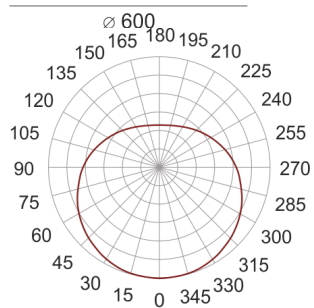

SIRIUS LED 600 STAL NIERDZEWNA

— C0-C180 - - - - C90-C270

- IP: 20
- Color temperature: 2700-3500
- Luminous flux: 5820 lm

Name	Code	Colour	Voltage supply	Luminaire wattage	Light source type	Luminous flux	
SIRIUS-LED- 600-STAL- NIERDZEWNA	ZKP41630 PE	stainless steel	230V	42W	LED	5820 lm	 3000K