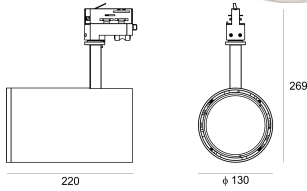

SOTGO 130 LED 35/3.0K 15° BIAŁY

- IP: 20
- Color temperature: 2700-3500
- Luminous flux: 3550 lm

Name	Code	Colour	Voltage supply	Luminaire wattage	Light source type	Luminous flux	
SOTGO 130 LED 35/3.0K 15° BIAŁY		white	230V	49W	LED	3550 lm	3000K