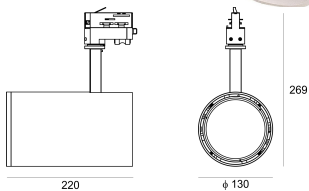

SOTGO 130 LED 41/3.0K 36° BIAŁY

- IP: 20
- Color temperature: 2700-3500
- Luminous flux: 4100 lm

Name	Code	Colour	Voltage supply	Luminaire wattage	Light source type	Luminous flux	
SOTGO 130-LED 41/3.0K 36° BIAŁY		white	230V	49W	LED	4100 lm	3000K