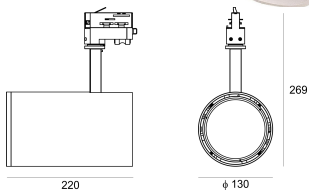

SOTGO 130 LED 41/3.0K 36° BIAŁY

- IP: 20
- Color temperature: 2700-3500
- Luminous flux: 4100 lm

Name	Code	Colour	Voltage supply	Luminaire wattage	Light source type	Luminous flux	
SOTGO 130 LED 41/3.0K 36° BIAŁY		white	230V	49W	LED	4100 lm	3000K