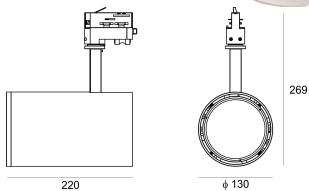

# SOTGO 130 LED 41/3.0K 36° BIAŁY

- IP: 20
- Color temperature: 2700-3500
- Luminous flux: 4100 lm

Name	Code	Colour	Voltage supply	Luminaire wattage	Light source type	Luminous flux	
<a href="#">SOTGO 130 LED 41/3.0K 36° BIAŁY</a>		white	230V	49W	LED	4100 lm	3000K