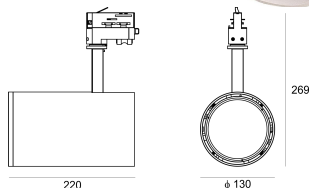

SOTGO 130 LED 43/3.0K 60° BIAŁY

- IP: 20
- Color temperature: 2700-3500
- Luminous flux: 4277 lm

| Name | Code | Colour | Voltage supply | Luminaire wattage | Light source type | Luminous flux | |
|---|------|--------|----------------|-------------------|-------------------|---------------|-------|
| SOTGO 130 LED 43/3.0K 60° BIAŁY | | white | 230V | 49W | LED | 4277 lm | 3000K |