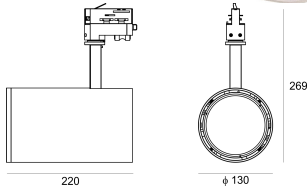

SOTGO 130 LED 43/3.0K 60° BIAŁY

- IP: 20
- Color temperature: 2700-3500
- Luminous flux: 4277 lm

Name	Code	Colour	Voltage supply	Luminaire wattage	Light source type	Luminous flux	
SOTGO 130 LED 43/3.0K 60° BIAŁY		white	230V	49W	LED	4277 lm	3000K