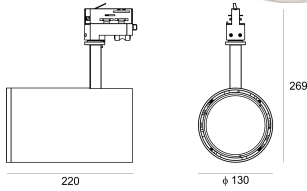

# SOTGO 130 LED 43/3.0K 60° BIAŁY

- IP: 20
- Color temperature: 2700-3500
- Luminous flux: 4277 lm

Name	Code	Colour	Voltage supply	Luminaire wattage	Light source type	Luminous flux	
<a href="#">SOTGO 130 LED 43/3.0K 60° BIAŁY</a>		white	230V	49W	LED	4277 lm	3000K