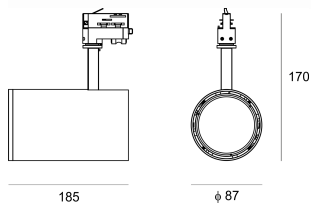

SOTGO 87 LED 22/3.0K 36° BIAŁY

- IP: 20
- Color temperature: 2700-3500
- Luminous flux: 2200 lm

Name	Code	Colour	Voltage supply	Luminaire wattage	Light source type	Luminous flux	
SOTGO 87 LED 22/3.0K 36° BIAŁY		white	230V	25W	LED	2200 lm	3000K