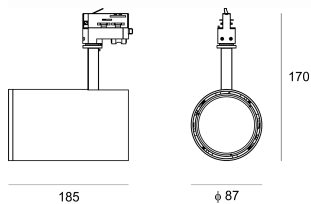

# SOTGO 87 LED 22/3.0K 36° BIAŁY

- IP: 20
- Color temperature: 2700-3500
- Luminous flux: 2200 lm

Name	Code	Colour	Voltage supply	Luminaire wattage	Light source type	Luminous flux	
<a href="#">SOTGO 87 LED 22/3.0K 36° BIAŁY</a>		white	230V	25W	LED	2200 lm	3000K