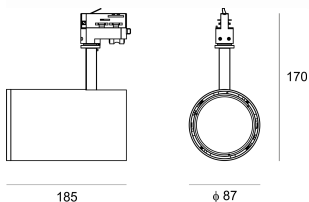

SOTGO 87 LED 22/3.0K 36° BIAŁY

- IP: 20
- Color temperature: 2700-3500
- Luminous flux: 2200 lm

Name	Code	Colour	Voltage supply	Luminaire wattage	Light source type	Luminous flux	
SOTGO 87 LED 22/3.0K 36° BIAŁY		white	230V	25W	LED	2200 lm	3000K