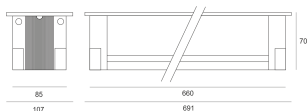

SPIDER INCASSO LED 12,5W NW SZARY

- IP: 65
- Color temperature: 3500-4000, Cool
- Luminous flux: 1585 lm

Name	Code	Colour	Voltage supply	Luminaire wattage	Light source type	Luminous flux	
SPIDER INCASSO LED 12,5W NW SZARY	JAD581605705	gray	230V	12,5W	LED	1585 lm	4000K