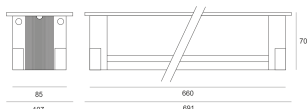

SPIDER INCASSO LED 12,5W NW SZARY

- IP: 65
- Color temperature: 3500-4000, Cool
- Luminous flux: 1585 lm

Name	Code	Colour	Voltage supply	Luminaire wattage	Light source type	Luminous flux	
SPIDER INCASSO LED 12,5W NW SZARY	JAD581605705	gray	230V	12,5W	LED	1585 lm	4000K