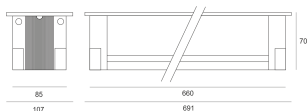

# SPIDER INCASSO LED 12,5W NW SZARY

- IP: 65
- Color temperature: 3500-4000, Cool
- Luminous flux: 1585 lm

Name	Code	Colour	Voltage supply	Luminaire wattage	Light source type	Luminous flux	
<a href="#">SPIDER INCASSO LED 12,5W NW SZARY</a>	JAD581605705	gray	230V	12,5W	LED	1585 lm	4000K