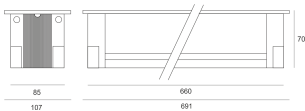

SPIDER INCASSO LED 12,5W WW SZARY

- IP: 65
- Color temperature: 2700-3500
- Luminous flux: 1502 lm

Name	Code	Colour	Voltage supply	Luminaire wattage	Light source type	Luminous flux	
SPIDER INCASSO LED 12,5W WW SZARY	JAD581605805	gray	230V	12,5W	LED	1502 lm	3000K