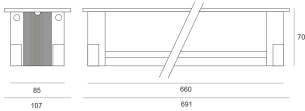

SPIDER INCASSO LED 12,5W WW SZARY

- IP: 65
- Color temperature: 2700-3500
- Luminous flux: 1502 lm

Name	Code	Colour	Voltage supply	Luminaire wattage	Light source type	Luminous flux	
SPIDER INCASSO LED 12,5W WW SZARY	JAD581605805	gray	230V	12,5W	LED	1502 lm	3000K