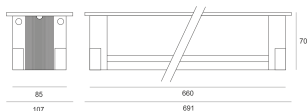

SPIDER INCASSO LED 12,5W WW SZARY

- IP: 65
- Color temperature: 2700-3500
- Luminous flux: 1502 lm

Name	Code	Colour	Voltage supply	Luminaire wattage	Light source type	Luminous flux	
SPIDER INCASSO LED 12,5W WW SZARY	JAD581605805	gray	230V	12,5W	LED	1502 lm	3000K