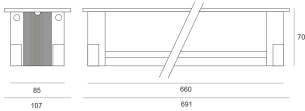

SPIDER INCASSO LED 17,0W NW SZARY

- IP: 65
- Color temperature: 3500-4000, Cool
- Luminous flux: lm

Name	Code	Colour	Voltage supply	Luminaire wattage	Light source type	
SPIDER INCASSO LED 17,0W NW SZARY	JAD582115705	gray	230V	17,0W	LED	4000K