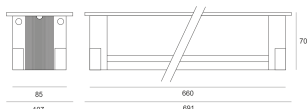

SPIDER INCASSO LED 17,0W NW SZARY

- IP: 65
- Color temperature: 3500-4000, Cool
- Luminous flux: lm

Name	Code	Colour	Voltage supply	Luminaire wattage	Light source type	
SPIDER INCASSO LED 17,0W NW SZARY	JAD582115705	gray	230V	17,0W	LED	4000K