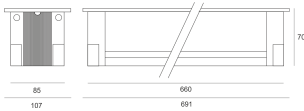

SPIDER INCASSO LED 17,0W NW SZARY

- IP: 65
- Color temperature: 3500-4000, Cool
- Luminous flux: lm

Name	Code	Colour	Voltage supply	Luminaire wattage	Light source type	
SPIDER INCASSO LED 17,0W NW SZARY	JAD582115705	gray	230V	17,0W	LED	4000K