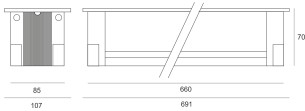

SPIDER INCASSO LED 17,0W WW SZARY

- IP: 65
- Color temperature: 2700-3500
- Luminous flux: lm

Name	Code	Colour	Voltage supply	Luminaire wattage	Light source type	
SPIDER INCASSO LED 17,0W WW SZARY	JAD582115805	gray	230V	17,0W	LED	3000K