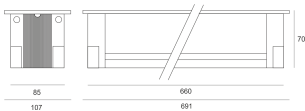

SPIDER INCASSO LED 17,0W WW SZARY

- IP: 65
- Color temperature: 2700-3500
- Luminous flux: lm

Name	Code	Colour	Voltage supply	Luminaire wattage	Light source type	
SPIDER INCASSO LED 17,0W WW SZARY	JAD582115805	gray	230V	17,0W	LED	3000K