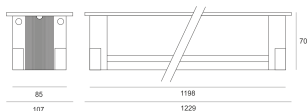

SPIDER INCASSO LED 33,6W NW 34° SZARY

- IP: 65
- Color temperature: 3500-4000, Cool
- Luminous flux: 3016 lm

Name	Code	Colour	Voltage supply	Luminaire wattage	Light source type	Luminous flux	
SPIDER INCASSO LED 33,6W NW 34° SZARY	JAD582325705	gray	230V	33,6W	LED	3016 lm	4000K