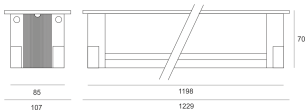

SPIDER INCASSO LED 33,6W NW 34° SZARY

- IP: 65
- Color temperature: 3500-4000, Cool
- Luminous flux: 3016 lm

Name	Code	Colour	Voltage supply	Luminaire wattage	Light source type	Luminous flux	
SPIDER INCASSO LED 33,6W NW 34° SZARY	JAD582325705	gray	230V	33,6W	LED	3016 lm	4000K