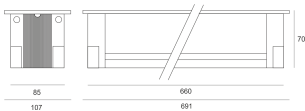

SPIDER INCASSO LED 33,6W NW 5° SZARY

- IP: 65
- Color temperature: 3500-4000, Cool
- Luminous flux: 3016 lm

Name	Code	Colour	Voltage supply	Luminaire wattage	Light source type	Luminous flux	
SPIDER INCASSO LED 33,6W NW 5° SZARY	JAD582315705	gray	230V	33,6W	LED	3016 lm	4000K