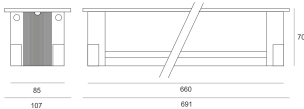

SPIDER INCASSO LED 33,6W NW 5° SZARY

- IP: 65
- Color temperature: 3500-4000, Cool
- Luminous flux: 3016 lm

Name	Code	Colour	Voltage supply	Luminaire wattage	Light source type	Luminous flux	
SPIDER INCASSO LED 33,6W NW 5° SZARY	JAD582315705	gray	230V	33,6W	LED	3016 lm	4000K