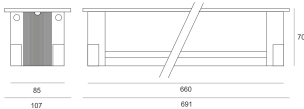

# SPIDER INCASSO LED 33,6W NW 5° SZARY

- IP: 65
- Color temperature: 3500-4000, Cool
- Luminous flux: 3016 lm

Name	Code	Colour	Voltage supply	Luminaire wattage	Light source type	Luminous flux	
<a href="#">SPIDER INCASSO LED 33,6W NW 5° SZARY</a>	JAD582315705	gray	230V	33,6W	LED	3016 lm	4000K