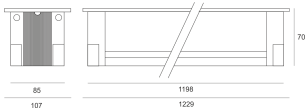

SPIDER INCASSO LED 33,6W WW 34° SZARY

- IP: 65
- Color temperature: 2700-3500
- Luminous flux: 2590 lm

Name	Code	Colour	Voltage supply	Luminaire wattage	Light source type	Luminous flux	
SPIDER INCASSO LED 33,6W WW 34° SZARY	JAD582325805	gray	230V	33,6W	LED	2590 lm	3000K