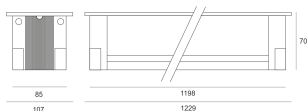

# SPIDER INCASSO LED 33,6W WW 34° SZARY

- IP: 65
- Color temperature: 2700-3500
- Luminous flux: 2590 lm

Name	Code	Colour	Voltage supply	Luminaire wattage	Light source type	Luminous flux	
<a href="#">SPIDER INCASSO LED 33,6W WW 34° SZARY</a>	JAD582325805	gray	230V	33,6W	LED	2590 lm	3000K