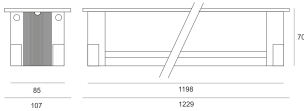

# SPIDER INCASSO LED 33,6W WW 34° SZARY

- IP: 65
- Color temperature: 2700-3500
- Luminous flux: 2590 lm

Name	Code	Colour	Voltage supply	Luminaire wattage	Light source type	Luminous flux	
<a href="#">SPIDER INCASSO LED 33,6W WW 34° SZARY</a>	JAD582325805	gray	230V	33,6W	LED	2590 lm	3000K