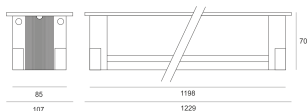

SPIDER INCASSO LED 33,6W WW 34° SZARY

- IP: 65
- Color temperature: 2700-3500
- Luminous flux: 2590 lm

Name	Code	Colour	Voltage supply	Luminaire wattage	Light source type	Luminous flux	
SPIDER INCASSO LED 33,6W WW 34° SZARY	JAD582325805	gray	230V	33,6W	LED	2590 lm	3000K