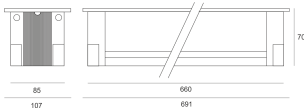

SPIDER INCASSO LED 33,6W WW 5° SZARY

- IP: 65
- Color temperature: 2700-3500
- Luminous flux: 2590 lm

Name	Code	Colour	Voltage supply	Luminaire wattage	Light source type	Luminous flux	
SPIDER INCASSO LED 33,6W WW 5° SZARY	JAD582315805	gray	230V	33,6W	LED	2590 lm	3000K