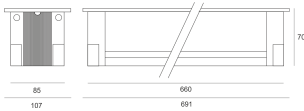

SPIDER INCASSO LED 33,6W WW 5° SZARY

- IP: 65
- Color temperature: 2700-3500
- Luminous flux: 2590 lm

Name	Code	Colour	Voltage supply	Luminaire wattage	Light source type	Luminous flux	
SPIDER INCASSO LED 33,6W WW 5° SZARY	JAD582315805	gray	230V	33,6W	LED	2590 lm	3000K