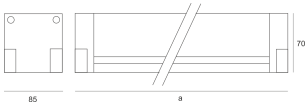

SPIDER LED 12,5W NW SZARY

- IP: 65
- Color temperature: 3500-4000, Cool
- Luminous flux: 1585 lm

Name	Code	Colour	Voltage supply	Luminaire wattage	Light source type	Luminous flux	
SPIDER LED 12,5W NW SZARY	JAC571605705	gray	230V	12,5W	LED	1585 lm	4000K