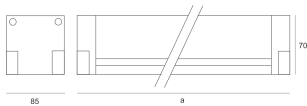

SPIDER LED 12,5W NW SZARY

- IP: 65
- Color temperature: 3500-4000, Cool
- Luminous flux: 1585 lm

Name	Code	Colour	Voltage supply	Luminaire wattage	Light source type	Luminous flux	
SPIDER LED 12,5W NW SZARY	JAC571605705	gray	230V	12,5W	LED	1585 lm	4000K