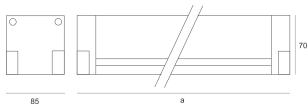

# SPIDER LED 12,5W NW SZARY

- IP: 65
- Color temperature: 3500-4000, Cool
- Luminous flux: 1585 lm

Name	Code	Colour	Voltage supply	Luminaire wattage	Light source type	Luminous flux	
<a href="#">SPIDER LED 12,5W NW SZARY</a>	JAC571605705	gray	230V	12,5W	LED	1585 lm	4000K