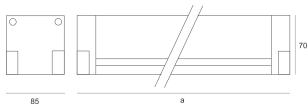

SPIDER LED 12,5W WW SZARY

- IP: 65
- Color temperature: 2700-3500
- Luminous flux: 1502 lm

Name	Code	Colour	Voltage supply	Luminaire wattage	Light source type	Luminous flux	
SPIDER LED 12,5W WW SZARY	JAC571605805	gray	230V	12,5W	LED	1502 lm	3000K