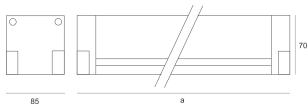

# SPIDER LED 12,5W WW SZARY

- IP: 65
- Color temperature: 2700-3500
- Luminous flux: 1502 lm

Name	Code	Colour	Voltage supply	Luminaire wattage	Light source type	Luminous flux	
<a href="#">SPIDER LED 12,5W WW SZARY</a>	JAC571605805	gray	230V	12,5W	LED	1502 lm	3000K