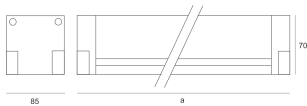

SPIDER LED 16,8W NW 34° SZARY

- IP: 65
- Color temperature: 3500-4000, Cool
- Luminous flux: 1508 lm

| Name | Code | Colour | Voltage supply | Luminaire wattage | Light source type | Luminous flux | |
|---|--------------|--------|----------------|-------------------|-------------------|---------------|-------|
| SPIDER LED 16,8W NW 34° SZARY | JAC572125705 | gray | 230V | 16,8W | LED | 1508 lm | 4000K |