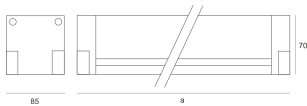

SPIDER LED 16,8W NW 34° SZARY

- IP: 65
- Color temperature: 3500-4000, Cool
- Luminous flux: 1508 lm

Name	Code	Colour	Voltage supply	Luminaire wattage	Light source type	Luminous flux	
SPIDER LED 16,8W NW 34° SZARY	JAC572125705	gray	230V	16,8W	LED	1508 lm	4000K