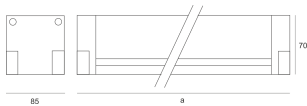

SPIDER LED 16,8W NW 5° SZARY

- IP: 65
- Color temperature: 3500-4000, Cool
- Luminous flux: 1508 lm

| Name | Code | Colour | Voltage supply | Luminaire wattage | Light source type | Luminous flux | |
|--|--------------|--------|----------------|-------------------|-------------------|---------------|-------|
| SPIDER LED 16,8W NW 5° SZARY | JAC572115705 | gray | 230V | 16,8W | LED | 1508 lm | 4000K |