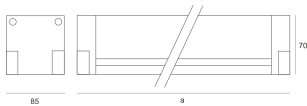

SPIDER LED 16,8W NW 5° SZARY

- IP: 65
- Color temperature: 3500-4000, Cool
- Luminous flux: 1508 lm

Name	Code	Colour	Voltage supply	Luminaire wattage	Light source type	Luminous flux	
SPIDER LED 16,8W NW 5° SZARY	JAC572115705	gray	230V	16,8W	LED	1508 lm	4000K