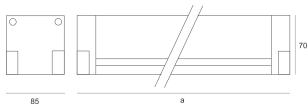

# SPIDER LED 16,8W WW 34° SZARY

- IP: 65
- Color temperature: 2700-3500
- Luminous flux: 1295 lm

Name	Code	Colour	Voltage supply	Luminaire wattage	Light source type	Luminous flux	
<a href="#">SPIDER LED 16,8W WW 34° SZARY</a>	JAC572125805	gray	230V	16,8W	LED	1295 lm	3000K