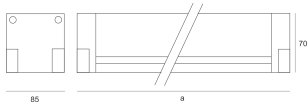

SPIDER LED 16,8W WW 5° SZARY

- IP: 65
- Color temperature: 2700-3500
- Luminous flux: 1295 lm

Name	Code	Colour	Voltage supply	Luminaire wattage	Light source type	Luminous flux	
SPIDER LED 16,8W WW 5° SZARY	JAC572115805	gray	230V	16,8W	LED	1295 lm	3000K