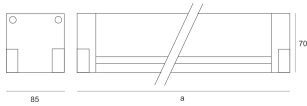

# SPIDER LED 16,8W WW 5° SZARY

- IP: 65
- Color temperature: 2700-3500
- Luminous flux: 1295 lm

Name	Code	Colour	Voltage supply	Luminaire wattage	Light source type	Luminous flux	
<a href="#">SPIDER LED</a> <a href="#">16,8W WW</a> <a href="#">5° SZARY</a>	JAC572115805	gray	230V	16,8W	LED	1295 lm	3000K