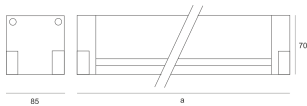

# SPIDER LED 25,0W NW SZARY

- IP: 65
- Color temperature: 3500-4000, Cool
- Luminous flux: 3170 lm

Name	Code	Colour	Voltage supply	Luminaire wattage	Light source type	Luminous flux	
<a href="#">SPIDER LED 25,0W NW SZARY</a>	JAC571805705	gray	230V	25,0W	LED	3170 lm	4000K