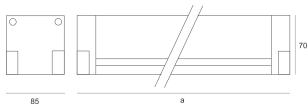

SPIDER LED 25,0W NW SZARY

- IP: 65
- Color temperature: 3500-4000, Cool
- Luminous flux: 3170 lm

Name	Code	Colour	Voltage supply	Luminaire wattage	Light source type	Luminous flux	
SPIDER LED 25,0W NW SZARY	JAC571805705	gray	230V	25,0W	LED	3170 lm	4000K