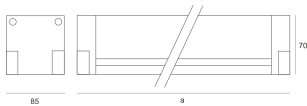

# SPIDER LED 25,0W WW SZARY

- IP: 65
- Color temperature: 2700-3500
- Luminous flux: 3004 lm

Name	Code	Colour	Voltage supply	Luminaire wattage	Light source type	Luminous flux	
<a href="#">SPIDER LED 25,0W WW SZARY</a>	JAC571805805	gray	230V	25,0W	LED	3004 lm	3000K