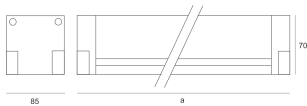

SPIDER LED 33,6W NW 34° SZARY

- IP: 65
- Color temperature: 3500-4000, Cool
- Luminous flux: 3016 lm

Name	Code	Colour	Voltage supply	Luminaire wattage	Light source type	Luminous flux	
SPIDER LED 33,6W NW 34° SZARY	JAC572325705	gray	230V	33,6W	LED	3016 lm	4000K