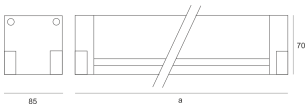

SPIDER LED 33,6W NW 34° SZARY

- IP: 65
- Color temperature: 3500-4000, Cool
- Luminous flux: 3016 lm

Name	Code	Colour	Voltage supply	Luminaire wattage	Light source type	Luminous flux	
SPIDER LED 33,6W NW 34° SZARY	JAC572325705	gray	230V	33,6W	LED	3016 lm	4000K