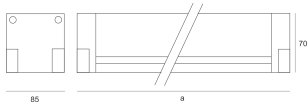

SPIDER LED 33,6W NW 5° SZARY

- IP: 65
- Color temperature: 3500-4000, Cool
- Luminous flux: 3016 lm

Name	Code	Colour	Voltage supply	Luminaire wattage	Light source type	Luminous flux	
SPIDER LED 33,6W NW 5° SZARY	JAC572315705	gray	230V	33,6W	LED	3016 lm	4000K