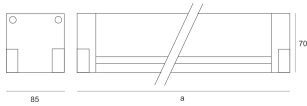

SPIDER LED 33,6W WW 34° SZARY

- IP: 65
- Color temperature: 2700-3500
- Luminous flux: 2590 lm

Name	Code	Colour	Voltage supply	Luminaire wattage	Light source type	Luminous flux	
SPIDER LED 33,6W WW 34° SZARY	JAC572325805	gray	230V	33,6W	LED	2590 lm	3000K