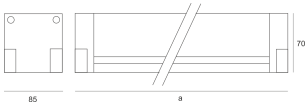

# SPIDER LED 33,6W WW 34° SZARY

- IP: 65
- Color temperature: 2700-3500
- Luminous flux: 2590 lm

Name	Code	Colour	Voltage supply	Luminaire wattage	Light source type	Luminous flux	
<a href="#">SPIDER LED</a> <a href="#">33,6W WW</a> <a href="#">34° SZARY</a>	JAC572325805	gray	230V	33,6W	LED	2590 lm	3000K