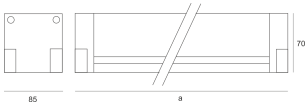

SPIDER LED 33,6W WW 5° SZARY

- IP: 65
- Color temperature: 2700-3500
- Luminous flux: 2590 lm

| Name | Code | Colour | Voltage supply | Luminaire wattage | Light source type | Luminous flux | |
|--|--------------|--------|----------------|-------------------|-------------------|---------------|-------|
| SPIDER LED 33,6W WW 5° SZARY | JAC572315805 | gray | 230V | 33,6W | LED | 2590 lm | 3000K |