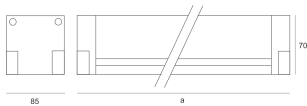

SPIDER LED 33,6W WW 5° SZARY

- IP: 65
- Color temperature: 2700-3500
- Luminous flux: 2590 lm

Name	Code	Colour	Voltage supply	Luminaire wattage	Light source type	Luminous flux	
SPIDER LED 33,6W WW 5° SZARY	JAC572315805	gray	230V	33,6W	LED	2590 lm	3000K