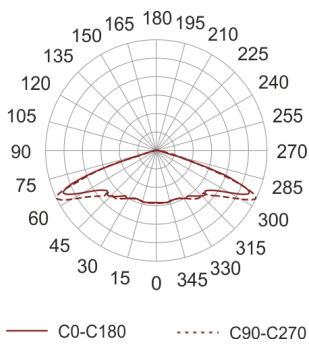

SPILLO LED 14 NW ANTRACYT MATT

- IP: 65
- Color temperature: 3500-4000, Cool
- Luminous flux: 1674 lm

Name	Code	Colour	Voltage supply	Luminaire wattage	Light source type	Luminous flux	
SPILLO LED 14 NW antracyt matt	303499	ANTRACYT matt	230V	24W	LED	1674 lm	4000K