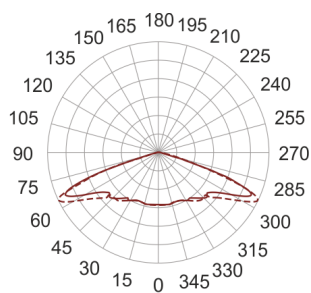

SPILLO LED 28 NW 2CP ANTRACYT MATT

— C0-C180 - - - C90-C270

- IP: 65
- Color temperature: 3500-4000, Cool
- Luminous flux: 3301 lm

Name	Code	Colour	Voltage supply	Luminaire wattage	Light source type	Luminous flux	
SPILLO LED 28 NW 2CP antracyt matt	304024	ANTRACYT matt	230V	44W	LED	3301 lm	4000K