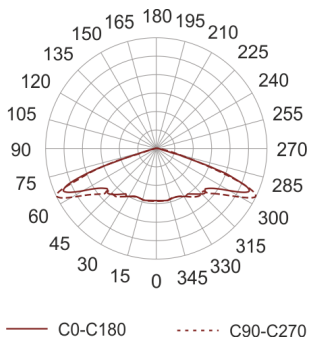

SPILLO LED 28 NW 2CP ANTRACYT MATT

- IP: 65
- Color temperature: 3500-4000, Cool
- Luminous flux: 3301 lm

Name	Code	Colour	Voltage supply	Luminaire wattage	Light source type	Luminous flux	
SPILLO LED 28 NW 2CP antracyt matt	304024	ANTRACYT matt	230V	44W	LED	3301 lm	4000K