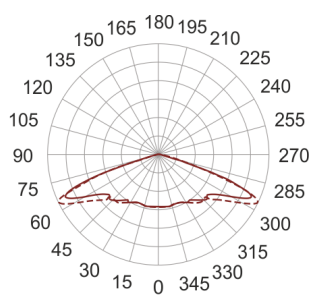

# SPILLO LED 28 NW ANTRACYT MATT

— C0-C180    - - - - C90-C270

- IP: 65
- Color temperature: 3500-4000, Cool
- Luminous flux: 3301 lm

Name	Code	Colour	Voltage supply	Luminaire wattage	Light source type	Luminous flux	
<a href="#">SPILLO LED 28 NW antracyt matt</a>	303501	ANTRACYT matt	230V	44W	LED	3301 lm	4000K