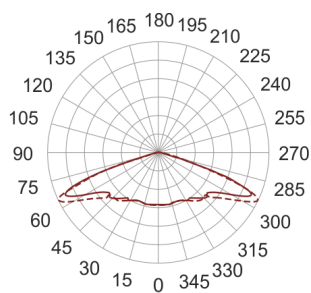

SPILLO LED 28 NW ANTRACYT MATT

— C0-C180 - - - C90-C270

- IP: 65
- Color temperature: 3500-4000, Cool
- Luminous flux: 3301 lm

Name	Code	Colour	Voltage supply	Luminaire wattage	Light source type	Luminous flux	
SPILLO LED 28 NW antracyt matt	303501	ANTRACYT matt	230V	44W	LED	3301 lm	4000K