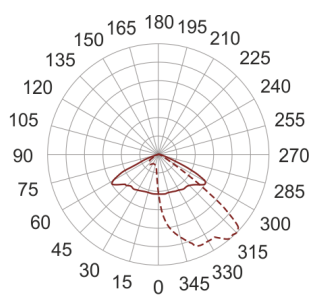

SPILLO LED 28 NW CP ANTRACYT MATT

— C0-C180 - - - C90-C270

- IP: 65
- Color temperature: 3500-4000, Cool
- Luminous flux: 3403 lm

Name	Code	Colour	Voltage supply	Luminaire wattage	Light source type	Luminous flux	
SPILLO LED 28 NW CP antracyt matt	303814	ANTRACYT matt	230V	44W	LED	3403 lm	4000K