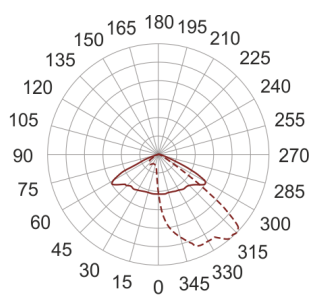

# SPILLO LED 28 NW CP ANTRACYT MATT

— C0-C180    - - - C90-C270

- IP: 65
- Color temperature: 3500-4000, Cool
- Luminous flux: 3403 lm

Name	Code	Colour	Voltage supply	Luminaire wattage	Light source type	Luminous flux	
<a href="#">SPILLO LED 28 NW CP antracyt matt</a>	303814	ANTRACYT matt	230V	44W	LED	3403 lm	4000K