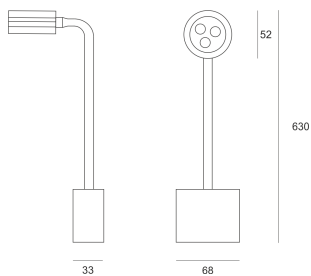

SPOTLED AS

- IP: 20
- Color temperature: 2700-3500
- Luminous flux: 1m

Name	Code	Colour	Voltage supply	Luminaire wattage	Light source type	

SPOTLED_AS	2221695	AS	230V	3x1W	LED	3000K
------------	---------	----	------	------	-----	-------