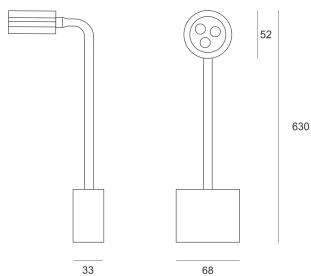

# SPOTLED AS

- IP: 20
- Color temperature: 2700-3500
- Luminous flux: 1m

Name	Code	Colour	Voltage supply	Luminaire wattage	Light source type	

SPOTLED_AS	2221695	AS	230V	3x1W	LED	3000K
------------	---------	----	------	------	-----	-------