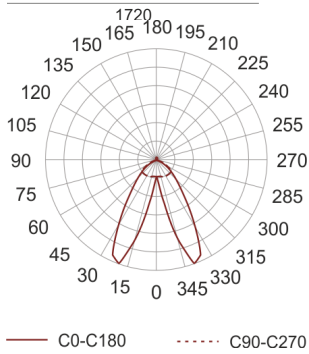

# SYL-LINE GT3R 4K DALI DASY WH BIAŁY

- IP: 20
- Color temperature: 3500-4000, Cool
- Luminous flux: 6535 lm

Name	Code	Colour	Voltage supply	Luminaire wattage	Light source type	Luminous flux	
<a href="#">SYL-LINE GT3R 4K DALI DASY WH BIAŁY</a>	42132	white	230V	49W	LED	6535 lm	4000K