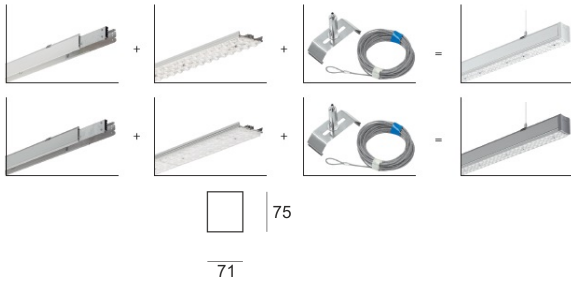

SYL-LINE GT3R 4K DALI DASY WH BIAŁY

- IP: 20
- Color temperature: 3500-4000, Cool
- Luminous flux: 6535 lm

Name	Code	Colour	Voltage supply	Luminaire wattage	Light source type	Luminous flux	
SYL-LINE GT3R 4K DALI DASY WH BIAŁY	42132	white	230V	49W	LED	6535 lm	4000K