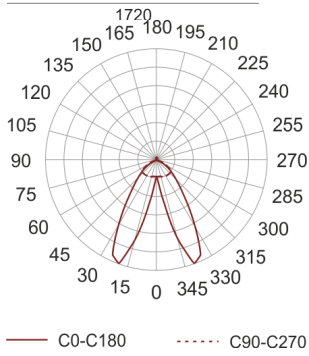

SYL-LINE GT3R 4K DALI DASY WH BIAŁY

- IP: 20
- Color temperature: 3500-4000, Cool
- Luminous flux: 6535 lm

Name	Code	Colour	Voltage supply	Luminaire wattage	Light source type	Luminous flux	
SYL-LINE GT3R 4K DALI DASY WH BIAŁY	42132	white	230V	49W	LED	6535 lm	4000K