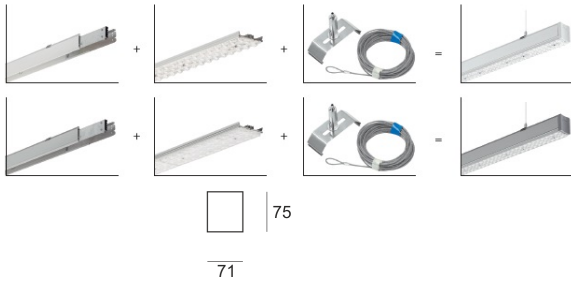

# SYL-LINE GT3R 4K DALI DASY WH BIAŁY

- IP: 20
- Color temperature: 3500-4000, Cool
- Luminous flux: 6535 lm

Name	Code	Colour	Voltage supply	Luminaire wattage	Light source type	Luminous flux	
<a href="#">SYL-LINE GT3R 4K DALI DASY WH BIAŁY</a>	42132	white	230V	49W	LED	6535 lm	4000K