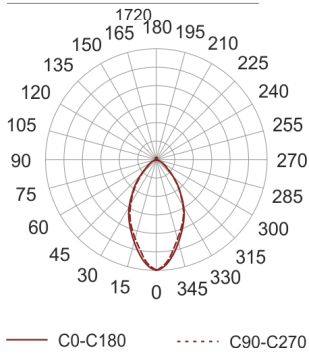

SYL-LINE GT3R 4K DALI NR WH BIAŁY

- IP: 20
- Color temperature: 3500-4000, Cool
- Luminous flux: 6476 lm

Name	Code	Colour	Voltage supply	Luminaire wattage	Light source type	Luminous flux	
SYL-LINE GT3R 4K DALI NR WH BIAŁY	42131	white	230V	49W	LED	6476 lm	4000K