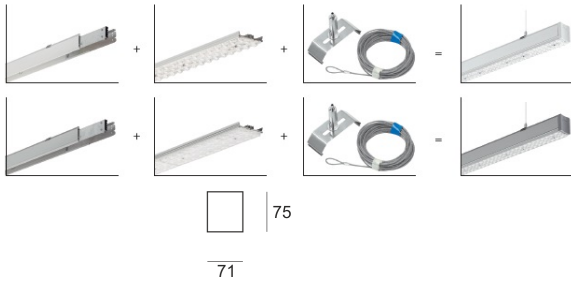

SYL-LINE GT3R 4K DALI NR WH BIAŁY

- IP: 20
- Color temperature: 3500-4000, Cool
- Luminous flux: 6476 lm

Name	Code	Colour	Voltage supply	Luminaire wattage	Light source type	Luminous flux	
SYL-LINE GT3R 4K DALI NR WH BIAŁY	42131	white	230V	49W	LED	6476 lm	4000K