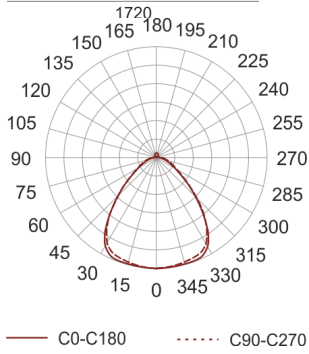

SYL-LINE GT3R 4K DALI WD SI SZARY

- IP: 20
- Color temperature: 3500-4000, Cool
- Luminous flux: 6342 lm

Name	Code	Colour	Voltage supply	Luminaire wattage	Light source type	Luminous flux	
SYL-LINE GT3R 4K DALI WD SI SZARY	42168	gray	230V	49W	LED	6342 lm	4000K