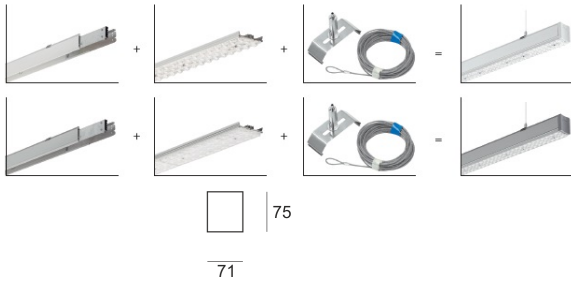

SYL-LINE GT3R 4K DALI WD SI SZARY

- IP: 20
- Color temperature: 3500-4000, Cool
- Luminous flux: 6342 lm

Name	Code	Colour	Voltage supply	Luminaire wattage	Light source type	Luminous flux	
SYL-LINE GT3R 4K DALI WD SI SZARY	42168	gray	230V	49W	LED	6342 lm	4000K