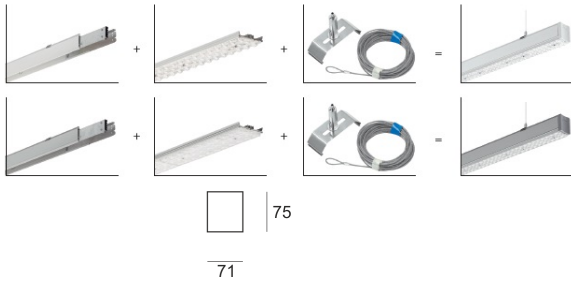

# SYL-LINE GT3R 4K DALI WD SI SZARY

- IP: 20
- Color temperature: 3500-4000, Cool
- Luminous flux: 6342 lm

Name	Code	Colour	Voltage supply	Luminaire wattage	Light source type	Luminous flux	
<a href="#">SYL-LINE GT3R 4K DALI WD SI SZARY</a>	42168	gray	230V	49W	LED	6342 lm	4000K