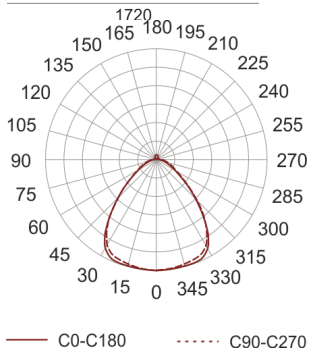

# SYL-LINE GT3R 4K DALI WD SI SZARY

- IP: 20
- Color temperature: 3500-4000, Cool
- Luminous flux: 6342 lm

Name	Code	Colour	Voltage supply	Luminaire wattage	Light source type	Luminous flux	
<a href="#">SYL-LINE GT3R 4K DALI WD SI SZARY</a>	42168	gray	230V	49W	LED	6342 lm	4000K