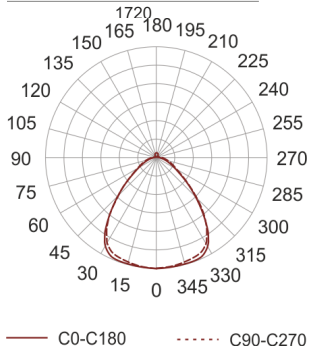

SYL-LINE GT3R 4K DALI WD SI SZARY

- IP: 20
- Color temperature: 3500-4000, Cool
- Luminous flux: 6342 lm

Name	Code	Colour	Voltage supply	Luminaire wattage	Light source type	Luminous flux	
SYL-LINE GT3R 4K DALI WD SI SZARY	42168	gray	230V	49W	LED	6342 lm	4000K