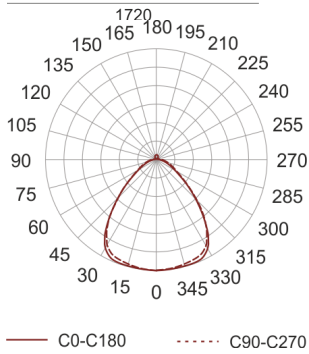

SYL-LINE GT3R 4K DALI WD WH BIAŁY

- IP: 20
- Color temperature: 3500-4000, Cool
- Luminous flux: 6342 lm

Name	Code	Colour	Voltage supply	Luminaire wattage	Light source type	Luminous flux	
SYL-LINE GT3R 4K DALI WD WH BIAŁY	42130	white	230V	49W	LED	6342 lm	4000K