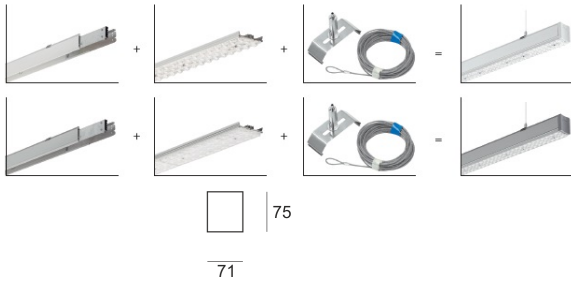

SYL-LINE GT3R 4K DALI WD WH BIAŁY

- IP: 20
- Color temperature: 3500-4000, Cool
- Luminous flux: 6342 lm

Name	Code	Colour	Voltage supply	Luminaire wattage	Light source type	Luminous flux	
SYL-LINE GT3R 4K DALI WD WH BIAŁY	42130	white	230V	49W	LED	6342 lm	4000K