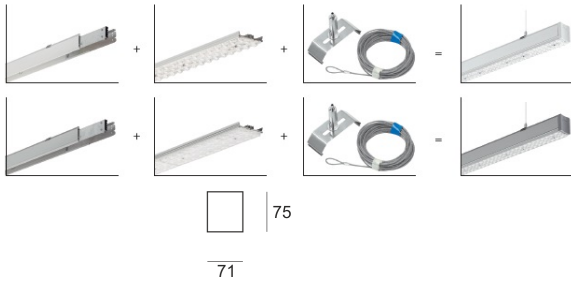

# SYL-LINE GT3R 4K DALI WD WH BIAŁY

- IP: 20
- Color temperature: 3500-4000, Cool
- Luminous flux: 6342 lm

Name	Code	Colour	Voltage supply	Luminaire wattage	Light source type	Luminous flux	
<a href="#">SYL-LINE GT3R 4K DALI WD WH BIAŁY</a>	42130	white	230V	49W	LED	6342 lm	4000K