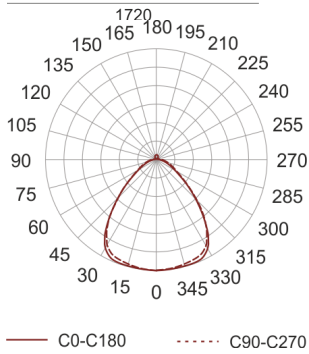

# SYL-LINE GT3R 4K DALI WD WH BIAŁY

- IP: 20
- Color temperature: 3500-4000, Cool
- Luminous flux: 6342 lm

Name	Code	Colour	Voltage supply	Luminaire wattage	Light source type	Luminous flux	
<a href="#">SYL-LINE GT3R 4K DALI WD WH BIAŁY</a>	42130	white	230V	49W	LED	6342 lm	4000K