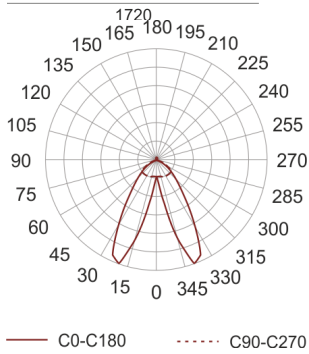

SYL-LINE GT3R 4K DASY SI SZARY

- IP: 20
- Color temperature: 3500-4000, Cool
- Luminous flux: 6535 lm

Name	Code	Colour	Voltage supply	Luminaire wattage	Light source type	Luminous flux	
SYL-LINE GT3R 4K DASY SI SZARY	42152	gray	230V	49W	LED	6535 lm	4000K