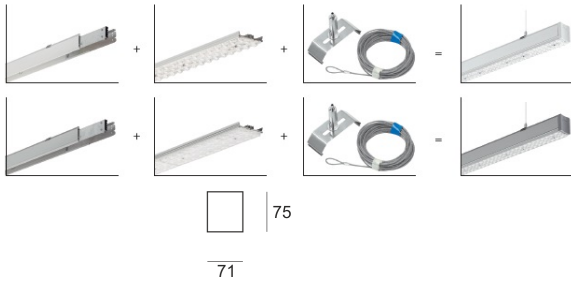

SYL-LINE GT3R 4K DASY SI SZARY

- IP: 20
- Color temperature: 3500-4000, Cool
- Luminous flux: 6535 lm

Name	Code	Colour	Voltage supply	Luminaire wattage	Light source type	Luminous flux	
SYL-LINE GT3R 4K DASY SI SZARY	42152	gray	230V	49W	LED	6535 lm	4000K