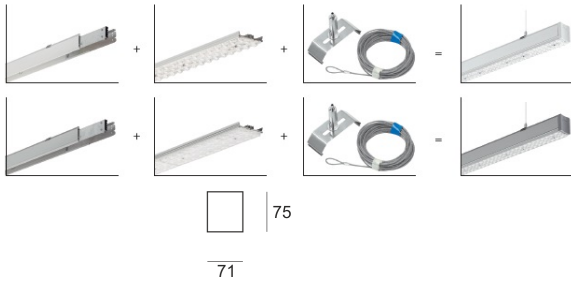

SYL-LINE GT3R 4K DASY WH BIAŁY

- IP: 20
- Color temperature: 3500-4000, Cool
- Luminous flux: 6535 lm

Name	Code	Colour	Voltage supply	Luminaire wattage	Light source type	Luminous flux	
SYL-LINE GT3R 4K DASY WH BIAŁY	42114	white	230V	49W	LED	6535 lm	4000K