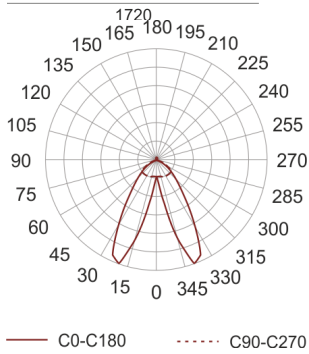

SYL-LINE GT3R 4K DASY WH BIAŁY

- IP: 20
- Color temperature: 3500-4000, Cool
- Luminous flux: 6535 lm

Name	Code	Colour	Voltage supply	Luminaire wattage	Light source type	Luminous flux	
SYL-LINE GT3R 4K DASY WH BIAŁY	42114	white	230V	49W	LED	6535 lm	4000K