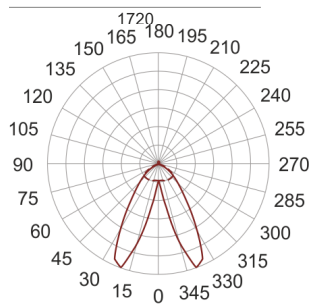

SYL-LINE GT3R 4K DASY WH BIAŁY

71

— C0-C180 - - - - C90-C270

- IP: 20
- Color temperature: 3500-4000, Cool
- Luminous flux: 6535 lm

Name	Code	Colour	Voltage supply	Luminaire wattage	Light source type	Luminous flux	
SYL-LINE GT3R 4K DASY WH BIAŁY	42114	white	230V	49W	LED	6535 lm	4000K