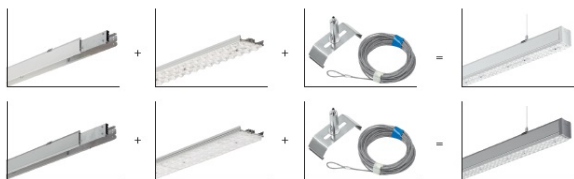

SYL-LINE GT3R 4K DASY WH BIAŁY

71

— C0-C180 - - - - C90-C270

- IP: 20
- Color temperature: 3500-4000, Cool
- Luminous flux: 6535 lm

Name	Code	Colour	Voltage supply	Luminaire wattage	Light source type	Luminous flux	
SYL-LINE GT3R 4K DASY WH BIAŁY	42114	white	230V	49W	LED	6535 lm	4000K