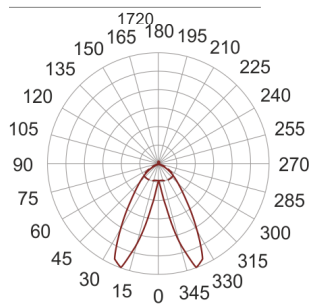

SYL-LINE GT3R 4K DASY WH BIAŁY

71

— C0-C180 - - - - C90-C270

- IP: 20
- Color temperature: 3500-4000, Cool
- Luminous flux: 6535 lm

Name	Code	Colour	Voltage supply	Luminaire wattage	Light source type	Luminous flux	
SYL-LINE GT3R 4K DASY WH BIAŁY	42114	white	230V	49W	LED	6535 lm	4000K