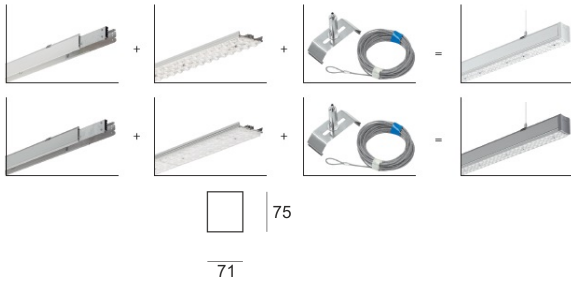

SYL-LINE GT3R 4K WD SI SZARY

- IP: 20
- Color temperature: 3500-4000, Cool
- Luminous flux: 6342 lm

Name	Code	Colour	Voltage supply	Luminaire wattage	Light source type	Luminous flux	
SYL-LINE GT3R 4K WD SI SZARY	42150	gray	230V	49W	LED	6342 lm	4000K