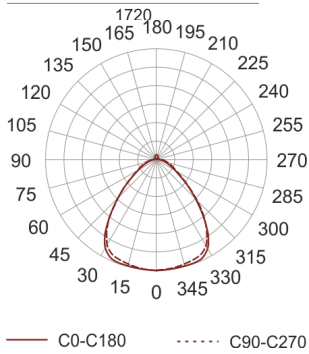

SYL-LINE GT3R 4K WD SI SZARY

- IP: 20
- Color temperature: 3500-4000, Cool
- Luminous flux: 6342 lm

Name	Code	Colour	Voltage supply	Luminaire wattage	Light source type	Luminous flux	
SYL-LINE GT3R 4K WD SI SZARY	42150	gray	230V	49W	LED	6342 lm	4000K