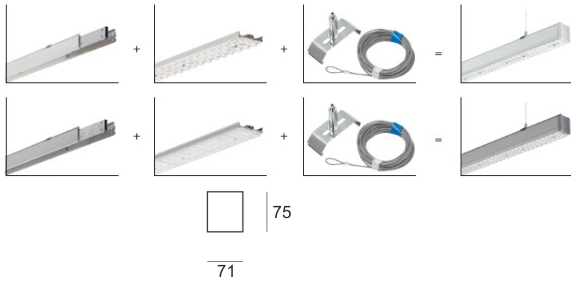

SYL-LINE GT3R 4K WD WH BIAŁY

- IP: 20
- Color temperature: 3500-4000, Cool
- Luminous flux: 6342 lm

Name	Code	Colour	Voltage supply	Luminaire wattage	Light source type	Luminous flux	
SYL-LINE GT3R 4K WD WH BIAŁY	42112	white	230V	49W	LED	6342 lm	4000K