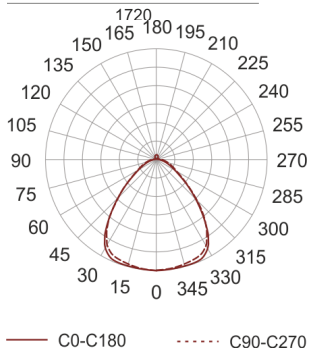

SYL-LINE GT3R 4K WD WH BIAŁY

- IP: 20
- Color temperature: 3500-4000, Cool
- Luminous flux: 6342 lm

Name	Code	Colour	Voltage supply	Luminaire wattage	Light source type	Luminous flux	
SYL-LINE GT3R 4K WD WH BIAŁY	42112	white	230V	49W	LED	6342 lm	4000K