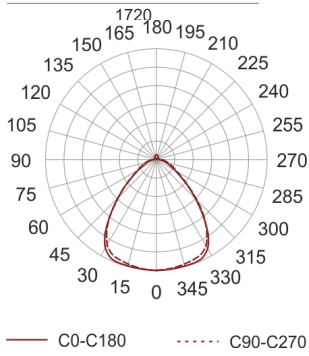

SYL-LINE GT3R 4K WD WH BIAŁY

- IP: 20
- Color temperature: 3500-4000, Cool
- Luminous flux: 6342 lm

Name	Code	Colour	Voltage supply	Luminaire wattage	Light source type	Luminous flux	
SYL-LINE GT3R 4K WD WH BIAŁY	42112	white	230V	49W	LED	6342 lm	4000K