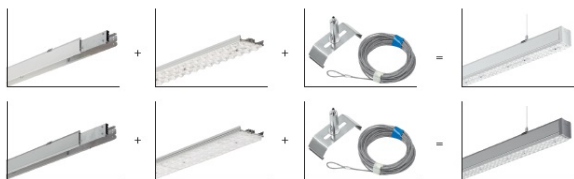

SYL-LINE COVER 3R SI BIAŁY

71

1720

- IP: 20
- Color temperature:
- Luminous flux: lm

Name	Code	Colour	Voltage supply	Luminaire wattage	Light source type
SYL-LINE COVER 3R SI BIAŁY	42101	white			