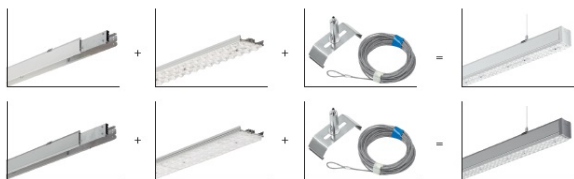

SYL-LINE COVER 3R WH BIAŁY

71

1720

- IP: 20
- Color temperature:
- Luminous flux: lm

Name	Code	Colour	Voltage supply	Luminaire wattage	Light source type
SYL-LINE COVER 3R WH BIAŁY	42080	white			