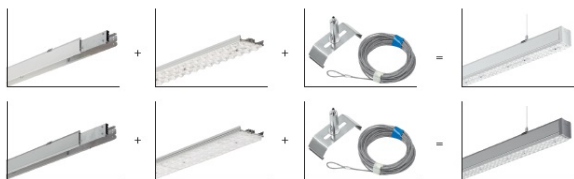

# SYL-LINE COVER 3R WH BIAŁY

71

1720

- IP: 20
- Color temperature:
- Luminous flux: lm

Name	Code	Colour	Voltage supply	Luminaire wattage	Light source type
<a href="#">SYL-LINE COVER 3R WH BIAŁY</a>	42080	white			