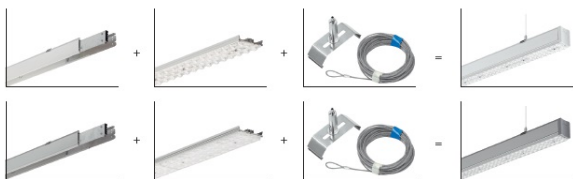

SYL-LINE END FEED UNI SI SZARY

- IP: 20
- Color temperature:
- Luminous flux: lm

Name	Code	Colour	Voltage supply	Luminaire wattage	Light source type
SYL-LINE END FEED UNI SI SZARY	42097	gray			