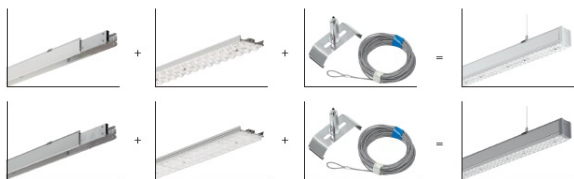

SYL-LINE END FEED UNI SI SZARY

- IP: 20
- Color temperature:
- Luminous flux: lm

Name	Code	Colour	Voltage supply	Luminaire wattage	Light source type
SYL-LINE END FEED UNI SI SZARY	42097	gray			