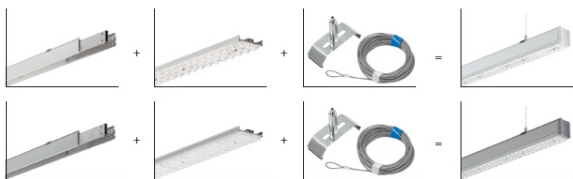

SYL-LINE END FEED UNI WH BIAŁY

- IP: 20
- Color temperature:
- Luminous flux: lm

| Name | Code | Colour | Voltage supply | Luminaire wattage | Light source type |
|--|-------|--------|----------------|-------------------|-------------------|
| SYL-LINE END FEED UNI WH BIAŁY | 42076 | white | | | |