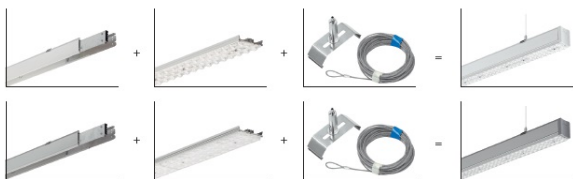

# SYL-LINE END MIDDLE FEED UNI SI SZARY

- IP: 20
- Color temperature:
- Luminous flux: lm

Name	Code	Colour	Voltage supply	Luminaire wattage	Light source type
<a href="#">SYL-LINE END MIDDLE FEED UNI SI SZARY</a>	42097	gray			