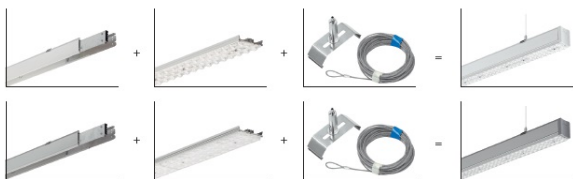

SYL-LINE END MIDDLE FEED UNI SI SZARY

- IP: 20
- Color temperature:
- Luminous flux: lm

Name	Code	Colour	Voltage supply	Luminaire wattage	Light source type
SYL-LINE END MIDDLE FEED UNI SI SZARY	42097	gray			