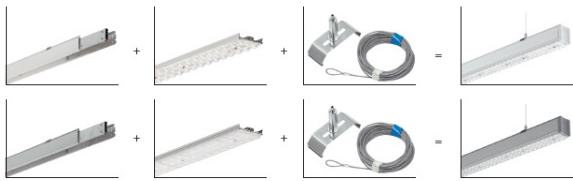

SYL-LINE END MIDDLE FEED UNI WH BIAŁY

- IP: 20
- Color temperature:
- Luminous flux: lm

Name	Code	Colour	Voltage supply	Luminaire wattage	Light source type
SYL-LINE END MIDDLE FEED UNI WH BIAŁY	42077	white			