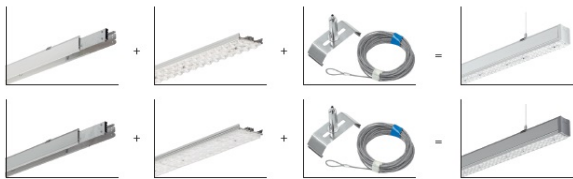

SYL-LINE END MIDDLE FEED UNI WH BIAŁY

- IP: 20
- Color temperature:
- Luminous flux: lm

Name	Code	Colour	Voltage supply	Luminaire wattage	Light source type
SYL-LINE END MIDDLE FEED UNI WH BIAŁY	42077	white			